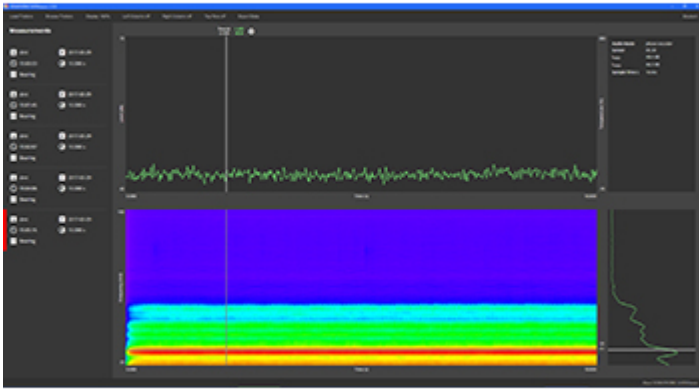

## **Advantages:**

Display of the LevelMeter recordings on the computer

Detailed depiction of the level curve, spectrogram and spectrum

Simultaneous playback of audio data

Display of the photos, notes and voice memos for the measurement data

## EVALUATION OF TEST DATA RECORDED WITH THE LEVELMETER APP

---

The SONAPHONE DataViewer software can be used to evaluate test data recorded with the LevelMeter app on a Windows PC or tablet.

### CLEAR PRESENTATION

---

The folders and measurements selected when exporting test data are clearly listed together with the associated photos, text comments and voice memos in order that individual measurements can be retrieved more quickly.

### VISUALIZATION AND DATA PROCESSING

---

Recorded test data can be played back and is represented by means of suitable diagrams for level graph and spectrogram. Individual areas can be focused on here over the time progression of the test data, and can be exported for further processing.