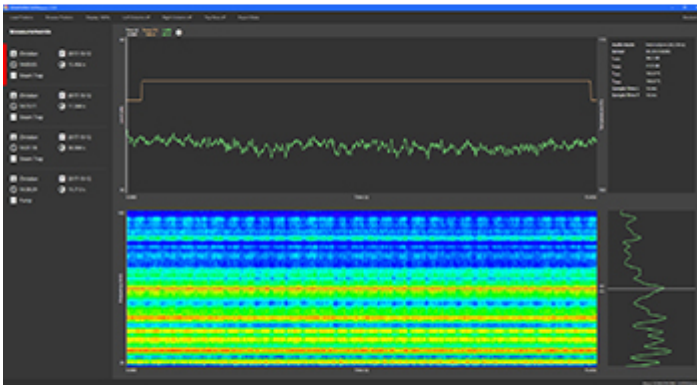

## **Advantages:**

Display of the LevelMeter recordings on the computer

Detailed depiction of the level curve, spectrogram and spectrum

Simultaneous playback of audio data

Display of the photos, notes and voice memos for the measurement data

## EVALUATION OF TEST DATA RECORDED WITH THE LEVELMETER APP

---

The SONAPHONE DataViewer software can be used to evaluate test data recorded with the LevelMeter app on a Windows PC or tablet.

### CLEAR PRESENTATION

---

The folders and measurements selected when exporting test data are clearly listed together with the associated photos, text comments and voice memos in order that individual measurements can be retrieved more quickly.

### VISUALIZATION AND DATA PROCESSING

---

Recorded test data can be played back and is represented by means of suitable diagrams for level graph and spectrogram. Individual areas can be focused on here over the time progression of the test data, and can be exported for further processing.