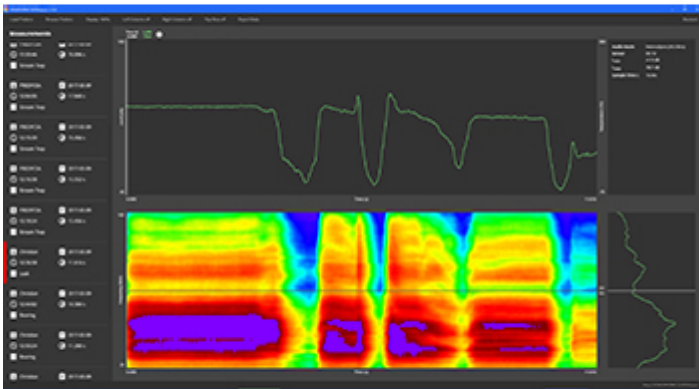

## **Advantages:**

Display of the LevelMeter recordings on the computer

Detailed depiction of the level curve, spectrogram and spectrum

Simultaneous playback of audio data

Display of the photos, notes and voice memos for the measurement data

## EVALUATION OF TEST DATA RECORDED WITH THE LEVELMETER APP

---

The SONAPHONE DataViewer software can be used to evaluate test data recorded with the LevelMeter app on a Windows PC or tablet.

### CLEAR PRESENTATION

---

The folders and measurements selected when exporting test data are clearly listed together with the associated photos, text comments and voice memos in order that individual measurements can be retrieved more quickly.

### VISUALIZATION AND DATA PROCESSING

---

Recorded test data can be played back and is represented by means of suitable diagrams for level graph and spectrogram. Individual areas can be focused on here over the time progression of the test data, and can be exported for further processing.